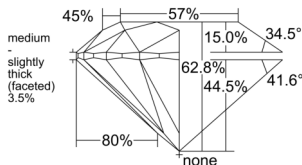

GIA®

FACSIMILE

GIA REPORT 6555427224

Verify this report at GIA.edu

GIA NATURAL DIAMOND DOSSIER®

June 04, 2026
GIA Report Number 6555427224
Shape and Cutting Style ..... Round Brilliant
Measurements ..... 4.88 - 4.91 x 3.07 mm

GRADING RESULTS

Carat Weight ..... 0.45 carat
Color Grade L
Clarity Grade VS1
Cut Grade ..... Excellent

ADDITIONAL GRADING INFORMATION

Polish ..... Excellent
Symmetry ..... Excellent
Fluorescence ..... None
Clarity Characteristics ..... Feather, Cloud
Inscription(s): GIA 6555427224

PROPORTIONS

GRADING SCALES

GIA COLOR SCALE	GIA CLARITY SCALE	GIA CUT SCALE	
D	FLAWLESS	EXCELLENT	
E	INTERNALLY FLAWLESS		
F		VVS₁	VERY GOOD
G	VVS₂		
H	VS₁	GOOD	
I	VS₂		
J	SI₁	FAIR	
K	SI₂		
L	I₁	POOR	
M	I₂		
N	I₃		
O			
P			
Q			
R			
S			
T			
U			
V			
W			
X			
Y			
Z