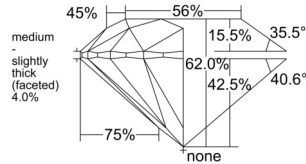

GIA®

FACSIMILE

GIA REPORT 6555427245

Verify this report at GIA.edu

GIA NATURAL DIAMOND DOSSIER®

June 04, 2026
GIA Report Number 6555427245
Shape and Cutting Style ..... Round Brilliant
Measurements ..... 4.38 - 4.40 x 2.72 mm

GRADING RESULTS

Carat Weight ..... 0.32 carat
Color Grade I
Clarity Grade VS1
Cut Grade ..... Excellent

ADDITIONAL GRADING INFORMATION

Polish ..... Excellent
Symmetry ..... Excellent
Fluorescence ..... None
Clarity Characteristics ..... Crystal, Cloud
Inscription(s): GIA 6555427245

PROPORTIONS

GRADING SCALES

GIA COLOR SCALE	GIA CLARITY SCALE	GIA CUT SCALE
Colorless	Flawless	Excellent
Near Colorless	Internally Flawless	
Faint	VVS₁	Very Good
Very Light	VVS₂	
Light	VS₁	Good
	VS₂	
	S₁	Fair
	S₂	
	I₁	Poor
	I₂	
	I₃