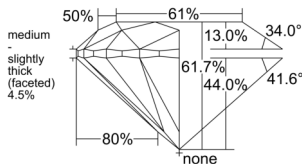

GIA®

FACSIMILE

GIA REPORT 6555427909

Verify this report at GIA.edu

GIA NATURAL DIAMOND DOSSIER®

June 05, 2026
GIA Report Number 6555427909
Shape and Cutting Style ..... Round Brilliant
Measurements ..... 4.28 - 4.30 x 2.65 mm

GRADING RESULTS

Carat Weight ..... 0.30 carat
Color Grade I
Clarity Grade VVS1
Cut Grade ..... Excellent

ADDITIONAL GRADING INFORMATION

Polish ..... Excellent
Symmetry ..... Excellent
Fluorescence ..... Faint
Clarity Characteristics ..... Pinpoint, Feather, Cavity
Inscription(s): GIA 6555427909

PROPORTIONS

Profile to actual proportions

GRADING SCALES

GIA COLOR SCALE	GIA CLARITY SCALE	GIA CUT SCALE	
D	FLAWLESS	EXCELLENT	
E	INTERNALLY FLAWLESS		
F		VVS₁	VERY GOOD
G	VVS₂		
H	VS₁	GOOD	
I	VS₂		
J	SI₁	FAIR	
K	SI₂		
L	I₁	POOR	
M	I₂		
N	I₃		
O			
P			
Q			
R			
S			
T			
U			
V			
W			
X			
Y			
Z