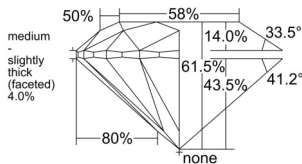

GIA®

FACSIMILE

GIA REPORT 6555429802

Verify this report at GIA.edu

GIA NATURAL DIAMOND DOSSIER®

June 08, 2026
GIA Report Number 6555429802
Shape and Cutting Style ..... Round Brilliant
Measurements ..... 4.76 - 4.79 x 2.94 mm

GRADING RESULTS

Carat Weight ..... 0.41 carat
Color Grade ..... G
Clarity Grade VS1
Cut Grade ..... Excellent

ADDITIONAL GRADING INFORMATION

Polish ..... Excellent
Symmetry ..... Excellent
Fluorescence ..... None
Clarity Characteristics ..... Cloud, Pinpoint
Inscription(s): GIA 6555429802

PROPORTIONS

Profile to actual proportions

GRADING SCALES

GIA COLOR SCALE

COLORLESS	D
	E
	F
	G
	H
	I
	J
NEAR COLORLESS	K
	L
	M
	N
	O
	P
	Q
	R
	S
	T
	U
	V
	W
	X
	Y
LIGHT	Z

GIA CLARITY SCALE

FLAWLESS	VERY VERY SLIGHTLY INCLUDED	VS₁	VS₂	VS₁	VS₂	SI₁	SI₂	I₁	I₂	I₃											
											FLAWLESS	INTERNALLY FLAWLESS	VVS₁	VVS₂	VS₁	VS₂	SI₁	SI₂	I₁	I₂	I₃

GIA CUT SCALE

EXCELLENT
VERY GOOD
GOOD
FAIR
POOR