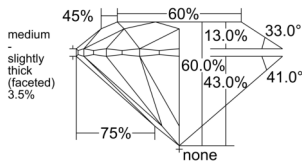

GIA®

FACSIMILE

GIA REPORT 6555429834

Verify this report at GIA.edu

GIA NATURAL DIAMOND DOSSIER®

June 05, 2026
GIA Report Number 6555429834
Shape and Cutting Style ..... Round Brilliant
Measurements ..... 4.39 - 4.41 x 2.64 mm

GRADING RESULTS

Carat Weight ..... 0.31 carat
Color Grade ..... G
Clarity Grade VS2
Cut Grade ..... Excellent

ADDITIONAL GRADING INFORMATION

Polish ..... Excellent
Symmetry ..... Excellent
Fluorescence ..... None
Clarity Characteristics ..... Feather, Cloud
Inscription(s): GIA 6555429834

PROPORTIONS

Profile to actual proportions

GRADING SCALES

GIA COLOR SCALE	GIA CLARITY SCALE	GIA CUT SCALE	
D	FLAWLESS	EXCELLENT	
E	INTERNALLY FLAWLESS		
F		VVS₁	VERY GOOD
G	VVS₂		
H	VS₁	GOOD	
I	VS₂		
J	SI₁	FAIR	
K	SI₂		
L	I₁	POOR	
M			
N			
O	I₂		
P			
Q			
R	I₃		
S			
T			
U			
V			
W			
X			
Y			
Z