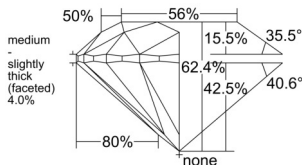

GIA®

FACSIMILE

GIA REPORT 6555430245

Verify this report at GIA.edu

GIA NATURAL DIAMOND DOSSIER®

June 22, 2026
GIA Report Number 6555430245
Shape and Cutting Style ..... Round Brilliant
Measurements ..... 4.28 - 4.29 x 2.67 mm

GRADING RESULTS

Carat Weight ..... 0.30 carat
Color Grade ..... F
Clarity Grade VS1
Cut Grade ..... Excellent

ADDITIONAL GRADING INFORMATION

Polish ..... Excellent
Symmetry ..... Excellent
Fluorescence ..... None
Clarity Characteristics ..... Feather, Pinpoint
Inscription(s): GIA 6555430245

PROPORTIONS

Profile to actual proportions