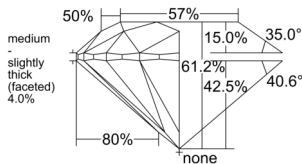

GIA®

FACSIMILE

GIA REPORT 6555430374

Verify this report at GIA.edu

GIA NATURAL DIAMOND DOSSIER®

June 05, 2026
GIA Report Number 6555430374
Shape and Cutting Style ..... Round Brilliant
Measurements ..... 4.33 - 4.35 x 2.65 mm

GRADING RESULTS

Carat Weight ..... 0.30 carat
Color Grade ..... K
Clarity Grade VVS1
Cut Grade ..... Excellent

ADDITIONAL GRADING INFORMATION

Polish ..... Excellent
Symmetry ..... Excellent
Fluorescence ..... None
Clarity Characteristics ..... Cloud, Feather
Inscription(s): GIA 6555430374

PROPORTIONS

Profile to actual proportions

GRADING SCALES

GIA COLOR SCALE	GIA CLARITY SCALE	GIA CUT SCALE	
D	FLAWLESS	EXCELLENT	
E	INTERNALLY FLAWLESS		
F		VVS₁	VERY GOOD
G	VVS₂		
H	VS₁	GOOD	
I	VS₂		
J	SI₁	FAIR	
K	SI₂		
L	I₁	POOR	
M			I₂
N	I₃		
O			
P			
Q			
R			
S			
T			
U			
V			
W			
X			
Y			
Z