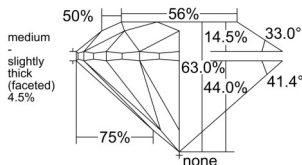

GIA®

FACSIMILE

GIA REPORT 6555430649

Verify this report at GIA.edu

GIA NATURAL DIAMOND DOSSIER®

June 05, 2026
GIA Report Number 6555430649
Shape and Cutting Style ..... Round Brilliant
Measurements ..... 4.27 - 4.29 x 2.70 mm

GRADING RESULTS

Carat Weight ..... 0.30 carat
Color Grade ..... F
Clarity Grade VVS2
Cut Grade ..... Excellent

ADDITIONAL GRADING INFORMATION

Polish ..... Excellent
Symmetry ..... Excellent
Fluorescence ..... Faint
Clarity Characteristics ..... Feather, Cloud, Pinpoint
Inscription(s): GIA 6555430649

PROPORTIONS

Profile to actual proportions

GRADING SCALES

GIA COLOR SCALE	GIA CLARITY SCALE	GIA CUT SCALE	
COLOURLESS D	FLAWLESS	EXCELLENT	
E	INTERNALLY FLAWLESS		
F		VVS₁	VERY GOOD
G	VVS₂		
H	VS₁	GOOD	
I	VS₂		
J	SI₁	FAIR	
K	SI₂		
L	I₁	POOR	
M	I₂		
N	I₃		
O			
P			
Q			
R			
S			
T			
U			
V			
W			
X			
Y			
Z