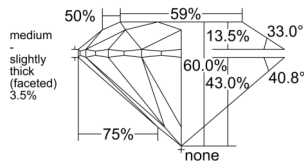

GIA®

FACSIMILE

GIA REPORT 6555431019

Verify this report at GIA.edu

GIA NATURAL DIAMOND DOSSIER®

June 05, 2026
GIA Report Number 6555431019
Shape and Cutting Style ..... Round Brilliant
Measurements ..... 4.39 - 4.43 x 2.65 mm

GRADING RESULTS

Carat Weight ..... 0.31 carat
Color Grade ..... F
Clarity Grade VS2
Cut Grade ..... Excellent

ADDITIONAL GRADING INFORMATION

Polish ..... Excellent
Symmetry ..... Excellent
Fluorescence ..... None
Clarity Characteristics..... Crystal, Cloud, Feather
Inscription(s): GIA 6555431019

PROPORTIONS

Profile to actual proportions

GRADING SCALES

GIA COLOR SCALE	GIA CLARITY SCALE	GIA CUT SCALE	
D	FLAWLESS	EXCELLENT	
E	INTERNALLY FLAWLESS		
F		VVS₁	VERY GOOD
G	VVS₂		
H	VS₁	GOOD	
I	VS₂		
J	SI₁	FAIR	
K	SI₂		
L	I₁	POOR	
M	I₂		
N	I₃		
O			
P			
Q			
R			
S			
T			
U			
V			
W			
X			
Y			
Z