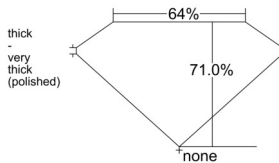

GIA®

FACSIMILE

GIA REPORT 6555431071

Verify this report at gia.edu

GIA NATURAL DIAMOND DOSSIER®

June 05, 2026
GIA Report Number 6555431071
Shape and Cutting Style ..... Emerald Cut
Measurements ..... 5.20 x 3.72 x 2.64 mm

GRADING RESULTS

Carat Weight ..... 0.50 carat
Color Grade ..... E
Clarity Grade VS1

ADDITIONAL GRADING INFORMATION

Polish ..... Excellent
Symmetry ..... Excellent
Fluorescence ..... None
Clarity Characteristics..... Crystal, Needle, Pinpoint, Cloud
Inscription(s): GIA 6555431071

PROPORTIONS

Profile not to actual proportions

GRADING SCALES

GIA COLOR SCALE		GIA CLARITY SCALE			
COLORLESS	D	VERY VERY SLIGHTLY INCLUDED	FLAWLESS		
	E		INTERNALLY FLAWLESS		
	F	VERY SLIGHTLY INCLUDED	VVS₁		
	G		VVS₂		
	H		VS₁		
	NEAR COLORLESS	I	SLIGHTLY INCLUDED	VS₂	
		J		SI₁	
		FAINT	K	INCLUDED	SI₂
			L		I₁
			M		I₂
VERT LIGHT	N	INCLUDED	I₃		
	O				
	P				
	Q				
	R				
LIGHT	S				
	T				
	U				
	V				
	W				
	X				
	Y				
	Z