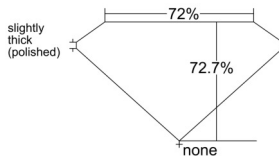

GIA®

FACSIMILE

GIA REPORT 6555431281

Verify this report at GIA.edu

GIA NATURAL DIAMOND DOSSIER®

June 05, 2026
GIA Report Number 6555431281
Shape and Cutting Style ..... Square Modified Brilliant
Measurements ..... 3.81 x 3.72 x 2.70 mm

GRADING RESULTS

Carat Weight ..... 0.30 carat
Color Grade ..... D
Clarity Grade VS1

ADDITIONAL GRADING INFORMATION

Polish ..... Excellent
Symmetry ..... Very Good
Fluorescence ..... None
Clarity Characteristics ..... Feather, Cloud
Inscription(s): GIA 6555431281

PROPORTIONS

Profile not to actual proportions

GRADING SCALES

GIA COLOR SCALE		GIA CLARITY SCALE			
COLORLESS	D	VERY VERY SLIGHTLY INCLUDED	FLAWLESS		
	E		INTERNALLY FLAWLESS		
	F		VVS₁		
	NEAR COLORLESS	G	VERY SLIGHTLY INCLUDED	VVS₂	
		H		VS₁	
		FAINT	I	SLIGHTLY INCLUDED	VS₂
			J		SI₁
			K		SI₂
	LIGHT	L	INCLUDED	I₁	
		M		I₂	
N		Z	I₃		
O					
P					
Q					
R					
S					
T					
U					
V					
W					
X					
Y					
Z