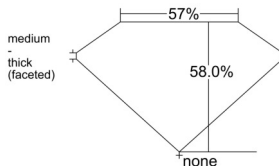

GIA®

FACSIMILE

GIA REPORT 6555434316

Verify this report at gia.edu

GIA NATURAL DIAMOND DOSSIER®

June 05, 2026
GIA Report Number 6555434316
Shape and Cutting Style ..... Heart Brilliant
Measurements ..... 5.65 x 6.56 x 3.81 mm

GRADING RESULTS

Carat Weight ..... 0.83 carat
Color Grade ..... F
Clarity Grade ..... Internally Flawless

ADDITIONAL GRADING INFORMATION

Polish ..... Excellent
Symmetry ..... Excellent
Fluorescence ..... Medium Blue
Clarity Characteristics ..... Minor Details of Polish
Inscription(s): GIA 6555434316

PROPORTIONS

Profile not to actual proportions

GRADING SCALES

GIA COLOR SCALE		GIA CLARITY SCALE			
COLORLESS	D	VERY VERY SLIGHTLY INCLUDED	FLAWLESS		
	E		INTERNALLY FLAWLESS		
	F	VERY SLIGHTLY INCLUDED	VVS₁		
	G		VVS₂		
	H		VS₁		
	NEAR COLORLESS	I	SLIGHTLY INCLUDED	VS₂	
		J		SI₁	
		FAINT	K	INCLUDED	SI₂
			L		I₁
			M		I₂
VERTICALLY LIGHT	N	LIGHT	I₃		
	O				
	P				
	Q				
	R