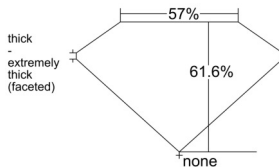

GIA®

FACSIMILE

GIA REPORT 6555434972

Verify this report at GIA.edu

GIA NATURAL DIAMOND DOSSIER®

June 05, 2026
GIA Report Number 6555434972
Shape and Cutting Style ..... Pear Brilliant
Measurements ..... 8.65 x 5.23 x 3.22 mm

GRADING RESULTS

Carat Weight ..... 0.90 carat
Color Grade ..... F
Clarity Grade VS1

ADDITIONAL GRADING INFORMATION

Polish ..... Very Good
Symmetry ..... Fair
Fluorescence ..... Faint
Clarity Characteristics..... Crystal, Feather, Needle, Pinpoint
Inscription(s): GIA 6555434972

PROPORTIONS

Profile not to actual proportions

GRADING SCALES

GIA COLOR SCALE		GIA CLARITY SCALE			
COLORLESS	D	VERY VERY SLIGHTLY INCLUDED	FLAWLESS		
	E		INTERNALLY FLAWLESS		
	F	VERY SLIGHTLY INCLUDED	VVS₁		
	G		VVS₂		
	H		VS₁		
	NEAR COLORLESS	I	SLIGHTLY INCLUDED	VS₂	
		J		SI₁	
		FAINT	K	INCLUDED	SI₂
			L		I₁
			M		I₂
VERT LIGHT	N	LIGHT	I₃		
	O				
	P				
	Q				
	R