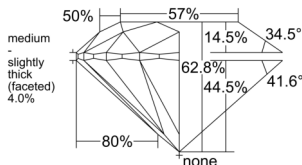

GIA®

FACSIMILE

GIA REPORT 6555437005

Verify this report at GIA.edu

GIA NATURAL DIAMOND DOSSIER®

June 09, 2026
GIA Report Number 6555437005
Shape and Cutting Style ..... Round Brilliant
Measurements ..... 4.31 - 4.34 x 2.72 mm

GRADING RESULTS

Carat Weight ..... 0.31 carat
Color Grade ..... K
Clarity Grade VS1
Cut Grade ..... Excellent

ADDITIONAL GRADING INFORMATION

Polish ..... Excellent
Symmetry ..... Excellent
Fluorescence ..... None
Clarity Characteristics ..... Feather, Pinpoint
Inscription(s): GIA 6555437005

PROPORTIONS

Profile to actual proportions

GRADING SCALES

GIA COLOR SCALE	GIA CLARITY SCALE	GIA CUT SCALE	
D	FLAWLESS	EXCELLENT	
E	INTERNALLY FLAWLESS		
F		VVS₁	VERY GOOD
G	VVS₂		
H	VS₁	GOOD	
I	VS₂		
J	SI₁	FAIR	
K	SI₂		
L	I₁	POOR	
M			
N			
O	I₂		
P			
Q	I₃		
R			
S			
T			
U			
V			
W			
X			
Y			
Z