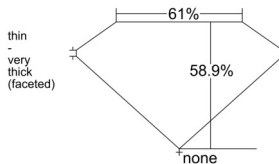

GIA®

FACSIMILE

GIA REPORT 6555437028

Verify this report at GIA.edu

GIA NATURAL DIAMOND DOSSIER®

June 05, 2026
GIA Report Number 6555437028
Shape and Cutting Style ..... Heart Brilliant
Measurements ..... 5.12 x 5.62 x 3.31 mm

GRADING RESULTS

Carat Weight ..... 0.55 carat
Color Grade ..... E
Clarity Grade VS1

ADDITIONAL GRADING INFORMATION

Polish ..... Excellent
Symmetry ..... Very Good
Fluorescence ..... None
Clarity Characteristics..... Crystal, Feather, Pinpoint
Inscription(s): GIA 6555437028

PROPORTIONS

Profile not to actual proportions

GRADING SCALES

GIA COLOR SCALE		GIA CLARITY SCALE	
COLORLESS	D	VERY VERY SLIGHTLY INCLUDED	FLAWLESS
	E		INTERNALLY FLAWLESS
	F		VVS₁
	G		VVS₂
	H		VS₁
	I		VS₂
	J		SI₁
	K		SI₂
	L		I₁
	M		I₂
NEAR COLORLESS	N	SLIGHTLY INCLUDED	I₃
	O		
	P		
	Q		
FAINT	R		
	S		
	T		
	U		
VERT LIGHT	V		
	W		
	X		
	Y		
LIGHT	Z