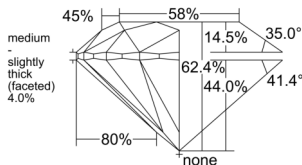

GIA®

FACSIMILE

GIA REPORT 6555438781

Verify this report at GIA.edu

GIA NATURAL DIAMOND DOSSIER®

June 09, 2026
GIA Report Number 6555438781
Shape and Cutting Style ..... Round Brilliant
Measurements ..... 4.29 - 4.31 x 2.68 mm

GRADING RESULTS

Carat Weight ..... 0.30 carat
Color Grade ..... K
Clarity Grade VS1
Cut Grade ..... Excellent

ADDITIONAL GRADING INFORMATION

Polish ..... Excellent
Symmetry ..... Excellent
Fluorescence ..... None
Clarity Characteristics ..... Feather, Pinpoint
Inscription(s): GIA 6555438781

PROPORTIONS

Profile to actual proportions