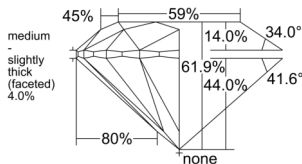

GIA®

FACSIMILE

GIA REPORT 6555442386

Verify this report at GIA.edu

GIA NATURAL DIAMOND DOSSIER®

June 09, 2026
GIA Report Number 6555442386
Shape and Cutting Style ..... Round Brilliant
Measurements ..... 4.39 - 4.42 x 2.73 mm

GRADING RESULTS

Carat Weight ..... 0.32 carat
Color Grade ..... G
Clarity Grade VS2
Cut Grade ..... Excellent

ADDITIONAL GRADING INFORMATION

Polish ..... Excellent
Symmetry ..... Excellent
Fluorescence ..... None
Clarity Characteristics..... Cloud, Crystal, Feather
Inscription(s): GIA 6555442386

PROPORTIONS

Profile to actual proportions