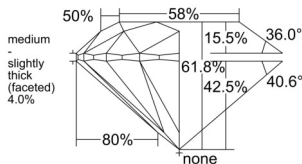

GIA®

FACSIMILE

GIA REPORT 6555442933

Verify this report at GIA.edu

GIA NATURAL DIAMOND DOSSIER®

June 08, 2026
GIA Report Number 6555442933
Shape and Cutting Style ..... Round Brilliant
Measurements ..... 5.08 - 5.11 x 3.15 mm

GRADING RESULTS

Carat Weight ..... 0.50 carat
Color Grade ..... G
Clarity Grade S11
Cut Grade ..... Excellent

ADDITIONAL GRADING INFORMATION

Polish ..... Excellent
Symmetry ..... Excellent
Fluorescence ..... None
Clarity Characteristics ..... Cloud, Crystal
Inscription(s): GIA 6555442933

PROPORTIONS

GRADING SCALES

GIA COLOR SCALE

COLOURESS	D
	E
	F
	G
	H
	I
	J
NEAR COLOURESS	K
	L
FAIN	M
	N
	O
	P
VERY LIGHT	Q
	R
	S
	T
	U
	V
	W
	X
	Y
LIGHT	Z

GIA CLARITY SCALE

VERY VERY SLIGHTLY INCLUDED	FLAWLESS
	INTERNALLY FLAWLESS
VERY SLIGHTLY INCLUDED	VVS₁
	VVS₂
SLIGHTLY INCLUDED	VS₁
	VS₂
INCLUDED	S1₁
	S1₂
	I₁
	I₂
	I₃

GIA CUT SCALE

EXCELLENT
VERY GOOD
GOOD
FAIR
POOR