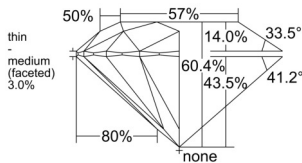

GIA®

FACSIMILE

GIA REPORT 6555444797

Verify this report at GIA.edu

GIA NATURAL DIAMOND DOSSIER®

June 08, 2026
GIA Report Number 6555444797
Shape and Cutting Style ..... Round Brilliant
Measurements ..... 3.69 - 3.70 x 2.23 mm

GRADING RESULTS

Carat Weight ..... 0.18 carat
Color Grade ..... D
Clarity Grade VS1
Cut Grade ..... Excellent

ADDITIONAL GRADING INFORMATION

Polish ..... Excellent
Symmetry ..... Excellent
Fluorescence ..... None
Clarity Characteristics..... Cloud, Pinpoint, Indented Natural
Inspection(s): GIA 6555444797

PROPORTIONS

GRADING SCALES

GIA COLOR SCALE	GIA CLARITY SCALE	GIA CUT SCALE	
D	FLAWLESS	EXCELLENT	
E	INTERNALLY FLAWLESS		
F		VVS₁	VERY GOOD
G	VVS₂		
H	VS₁	GOOD	
I	VS₂		
J	SI₁	FAIR	
K	SI₂		
L	I₁	POOR	
M	I₂		
N	I₃		
O			
P			
Q			
R			
S			
T			
U			
V			
W			
X			
Y			
Z