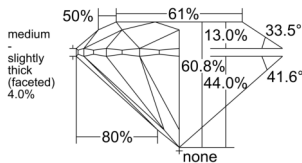

GIA®

FACSIMILE

GIA REPORT 6555445368

Verify this report at GIA.edu

GIA NATURAL DIAMOND DOSSIER®

June 09, 2026
GIA Report Number 6555445368
Shape and Cutting Style ..... Round Brilliant
Measurements ..... 4.74 - 4.77 x 2.89 mm

GRADING RESULTS

Carat Weight ..... 0.40 carat
Color Grade ..... E
Clarity Grade VS1
Cut Grade ..... Excellent

ADDITIONAL GRADING INFORMATION

Polish ..... Excellent
Symmetry ..... Excellent
Fluorescence ..... None
Clarity Characteristics ..... Crystal, Pinpoint, Needle
Inscription(s): GIA 6555445368

PROPORTIONS

Profile to actual proportions