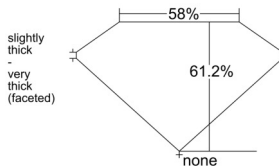

GIA®

FACSIMILE

GIA REPORT 6555445584

Verify this report at GIA.edu

GIA NATURAL DIAMOND DOSSIER®

June 11, 2026
GIA Report Number 6555445584
Shape and Cutting Style ..... Pear Brilliant
Measurements ..... 7.24 x 4.39 x 2.69 mm

GRADING RESULTS

Carat Weight ..... 0.50 carat
Color Grade ..... E
Clarity Grade VS2

ADDITIONAL GRADING INFORMATION

Polish ..... Excellent
Symmetry ..... Excellent
Fluorescence ..... None
Clarity Characteristics ..... Crystal, Feather
Inscription(s): GIA 6555445584

PROPORTIONS

Profile not to actual proportions

GRADING SCALES

GIA COLOR SCALE		GIA CLARITY SCALE			
COLORLESS	D	VERY VERY SLIGHTLY INCLUDED	FLAWLESS		
	E		INTERNALLY FLAWLESS		
	F	VERY SLIGHTLY INCLUDED	VS₁		
	G		VS₂		
	H		VS₁		
	NEAR COLORLESS	I	SLIGHTLY INCLUDED	VS₂	
		J		SI₁	
		FAINT	K	INCLUDED	SI₂
			L		I₁
			M		I₂
VERT LIGHT	N	LIGHT	I₃		
	O				
	P				
	Q				
	R