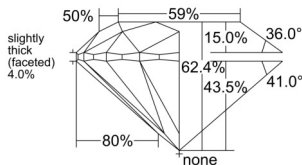

GIA®

FACSIMILE

GIA REPORT 6555445778

Verify this report at gia.edu

GIA NATURAL DIAMOND DOSSIER®

June 09, 2026
GIA Report Number 6555445778
Shape and Cutting Style ..... Round Brilliant
Measurements ..... 6.13 - 6.17 x 3.83 mm

GRADING RESULTS

Carat Weight ..... 0.90 carat
Color Grade ..... G
Clarity Grade S11
Cut Grade ..... Excellent

ADDITIONAL GRADING INFORMATION

Polish ..... Excellent
Symmetry ..... Excellent
Fluorescence ..... None
Clarity Characteristics ..... Cloud, Crystal
Inscription(s): GIA 6555445778

PROPORTIONS

Profile to actual proportions