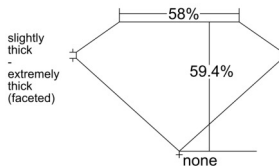

GIA®

FACSIMILE

GIA REPORT 6555445932

Verify this report at GIA.edu

GIA NATURAL DIAMOND DOSSIER®

June 10, 2026
GIA Report Number 6555445932
Shape and Cutting Style ..... Heart Brilliant
Measurements ..... 3.98 x 4.65 x 2.77 mm

GRADING RESULTS

Carat Weight ..... 0.30 carat
Color Grade ..... K
Clarity Grade SI1

ADDITIONAL GRADING INFORMATION

Polish ..... Excellent
Symmetry ..... Excellent
Fluorescence ..... Faint
Clarity Characteristics ..... Feather, Crystal
Inscription(s): GIA 6555445932

PROPORTIONS

Profile not to actual proportions

GRADING SCALES

GIA COLOR SCALE		GIA CLARITY SCALE			
COLORLESS	D	VERY VERY SLIGHTLY INCLUDED	FLAWLESS		
	E		INTERNALLY FLAWLESS		
	F	VERY SLIGHTLY INCLUDED	VVS₁		
	G		VVS₂		
	H		VS₁		
	NEAR COLORLESS	I	SLIGHTLY INCLUDED	VS₂	
		J		SI₁	
		FAINT	K	INCLUDED	SI₂
			L		I₁
			M		I₂
VERT LIGHT	N	LIGHT	I₃		
	O				
	P				
	Q				
	R