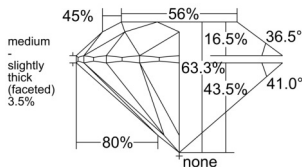

GIA®

FACSIMILE

GIA REPORT 6555445947

Verify this report at GIA.edu

GIA NATURAL DIAMOND DOSSIER®

June 08, 2026
GIA Report Number 6555445947
Shape and Cutting Style ..... Round Brilliant
Measurements ..... 5.63 - 5.68 x 3.58 mm

GRADING RESULTS

Carat Weight ..... 0.71 carat
Color Grade ..... G
Clarity Grade VS1
Cut Grade ..... Excellent

ADDITIONAL GRADING INFORMATION

Polish ..... Excellent
Symmetry ..... Excellent
Fluorescence ..... None
Clarity Characteristics ..... Crystal, Cloud, Pinpoint
Inscription(s): GIA 6555445947

PROPORTIONS

GRADING SCALES

GIA COLOR SCALE

COLORLESS	D
	E
	F
	G
	H
	I
NEAR COLORLESS	J
	K
	L
FAIN	M
	N
	O
	P
	Q
VERY LIGHT	R
	S
	T
	U
	V
	W
	X
	Y
LIGHT	Z

GIA CLARITY SCALE

FLAWLESS	INTERNAL FLAWLESS	
		FLAWLESS
VERY VERY SLIGHTLY INCLUDED	VVS₁	
	VVS₂	
VERY SLIGHTLY INCLUDED	VS₁	
	VS₂	
SLIGHTLY INCLUDED	SI₁	
	SI₂	
INCLUDED	I₁	
	I₂	
	I₃	

GIA CUT SCALE

EXCELLENT
VERY GOOD
GOOD
FAIR
POOR