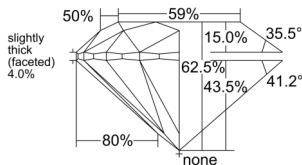

GIA®

FACSIMILE

GIA REPORT 6555446198

Verify this report at GIA.edu

GIA NATURAL DIAMOND DOSSIER®

June 09, 2026
GIA Report Number 6555446198
Shape and Cutting Style ..... Round Brilliant
Measurements ..... 5.02 - 5.05 x 3.15 mm

GRADING RESULTS

Carat Weight ..... 0.50 carat
Color Grade ..... G
Clarity Grade VS1
Cut Grade ..... Excellent

ADDITIONAL GRADING INFORMATION

Polish ..... Excellent
Symmetry ..... Excellent
Fluorescence ..... Faint
Clarity Characteristics..... Crystal, Cloud, Pinpoint
Inscription(s): GIA 6555446198

PROPORTIONS

Profile to actual proportions