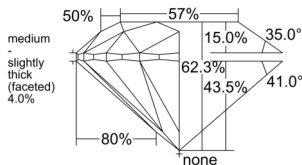

GIA®

FACSIMILE

GIA NATURAL DIAMOND DOSSIER®

June 10, 2026
GIA Report Number 6555447539
Shape and Cutting Style ..... Round Brilliant
Measurements ..... 4.90 - 4.93 x 3.06 mm

GRADING RESULTS

Carat Weight ..... 0.46 carat
Color Grade ..... G
Clarity Grade VVS1
Cut Grade ..... Excellent

ADDITIONAL GRADING INFORMATION

Polish ..... Excellent
Symmetry ..... Excellent
Fluorescence ..... None
Clarity Characteristics ..... Cloud, Pinpoint
Inscription(s): GIA 6555447539

GIA REPORT 6555447539

Verify this report at GIA.edu

PROPORTIONS

GRADING SCALES

GIA COLOR SCALE	GIA CLARITY SCALE	GIA CUT SCALE	
COLOURLESS D	FLAWLESS	EXCELLENT	
E	INTERNALLY FLAWLESS		
F		VVS₁	VERY GOOD
G	VVS₂		
H	VS₁	GOOD	
I	VS₂		
J	SI₁	FAIR	
K	SI₂		
L	I₁	POOR	
M	I₂		
N	I₃		
O			
P			
Q			
R			
S			
T			
U			
V			
W			
X			
Y			
Z