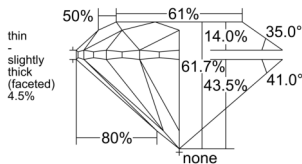

GIA®

FACSIMILE

GIA REPORT 6555447952

Verify this report at GIA.edu

GIA NATURAL DIAMOND DOSSIER®

June 10, 2026
GIA Report Number 6555447952
Shape and Cutting Style ..... Round Brilliant
Measurements ..... 5.77 - 5.81 x 3.57 mm

GRADING RESULTS

Carat Weight ..... 0.75 carat
Color Grade I
Clarity Grade S11
Cut Grade ..... Excellent

ADDITIONAL GRADING INFORMATION

Polish ..... Excellent
Symmetry ..... Excellent
Fluorescence ..... None
Clarity Characteristics ..... Cloud, Crystal
Inscription(s): GIA 6555447952

PROPORTIONS

Profile to actual proportions