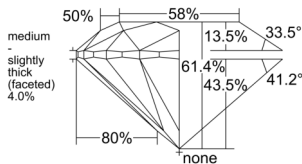

GIA®

FACSIMILE

GIA REPORT 6555448540

Verify this report at GIA.edu

GIA NATURAL DIAMOND DOSSIER®

June 09, 2026
GIA Report Number 6555448540
Shape and Cutting Style ..... Round Brilliant
Measurements ..... 5.40 - 5.44 x 3.33 mm

GRADING RESULTS

Carat Weight ..... 0.60 carat
Color Grade ..... G
Clarity Grade VS1
Cut Grade ..... Excellent

ADDITIONAL GRADING INFORMATION

Polish ..... Excellent
Symmetry ..... Excellent
Fluorescence ..... None
Clarity Characteristics ..... Crystal, Cloud
Inscription(s): GIA 6555448540

PROPORTIONS

Profile to actual proportions