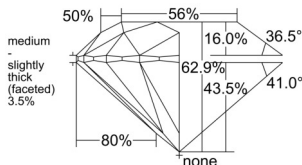

GIA®

FACSIMILE

GIA REPORT 6555452175

Verify this report at GIA.edu

GIA NATURAL DIAMOND DOSSIER®

June 09, 2026
GIA Report Number 6555452175
Shape and Cutting Style ..... Round Brilliant
Measurements ..... 5.20 - 5.23 x 3.28 mm

GRADING RESULTS

Carat Weight ..... 0.55 carat
Color Grade ..... G
Clarity Grade S11
Cut Grade ..... Excellent

ADDITIONAL GRADING INFORMATION

Polish ..... Excellent
Symmetry ..... Excellent
Fluorescence ..... None
Clarity Characteristics..... Crystal, Cloud, Feather
Inscription(s): GIA 6555452175

PROPORTIONS

Profile to actual proportions