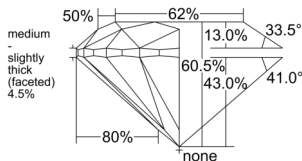

GIA®

FACSIMILE

GIA REPORT 6555453443

Verify this report at GIA.edu

GIA NATURAL DIAMOND DOSSIER®

June 09, 2026
GIA Report Number 6555453443
Shape and Cutting Style ..... Round Brilliant
Measurements ..... 4.73 - 4.75 x 2.87 mm

GRADING RESULTS

Carat Weight ..... 0.40 carat
Color Grade ..... G
Clarity Grade VS1
Cut Grade ..... Excellent

ADDITIONAL GRADING INFORMATION

Polish ..... Excellent
Symmetry ..... Excellent
Fluorescence ..... Medium Blue
Clarity Characteristics..... Cloud, Pinpoint, Indented Natural
Inscription(s): GIA 6555453443

PROPORTIONS

Profile to actual proportions