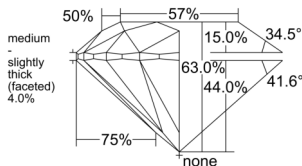

GIA®

FACSIMILE

GIA NATURAL DIAMOND DOSSIER®

June 09, 2026
GIA Report Number 6555454261
Shape and Cutting Style ..... Round Brilliant
Measurements ..... 5.05 - 5.07 x 3.18 mm

GRADING RESULTS

Carat Weight ..... 0.50 carat
Color Grade ..... F
Clarity Grade VS2
Cut Grade ..... Excellent

ADDITIONAL GRADING INFORMATION

Polish ..... Excellent
Symmetry ..... Excellent
Fluorescence ..... None
Clarity Characteristics..... Cloud, Crystal, Feather, Needle
Inscription(s): GIA 6555454261

GIA REPORT 6555454261

Verify this report at GIA.edu

PROPORTIONS

Profile to actual proportions