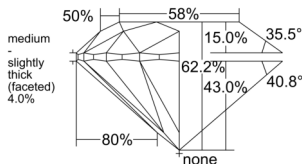

GIA®

FACSIMILE

GIA REPORT 6555454999

Verify this report at GIA.edu

GIA NATURAL DIAMOND DOSSIER®

June 10, 2026
GIA Report Number 6555454999
Shape and Cutting Style ..... Round Brilliant
Measurements ..... 5.27 - 5.31 x 3.29 mm

GRADING RESULTS

Carat Weight ..... 0.57 carat
Color Grade L
Clarity Grade VVS2
Cut Grade ..... Excellent

ADDITIONAL GRADING INFORMATION

Polish ..... Excellent
Symmetry ..... Excellent
Fluorescence ..... Medium Blue
Clarity Characteristics ..... Cloud, Pinpoint
Inscription(s): GIA 6555454999

PROPORTIONS

Profile to actual proportions