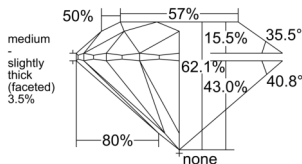

GIA®

FACSIMILE

GIA REPORT 6555456071

Verify this report at GIA.edu

GIA NATURAL DIAMOND DOSSIER®

June 11, 2026
GIA Report Number 6555456071
Shape and Cutting Style ..... Round Brilliant
Measurements ..... 4.78 - 4.82 x 2.98 mm

GRADING RESULTS

Carat Weight ..... 0.42 carat
Color Grade ..... G
Clarity Grade S11
Cut Grade ..... Excellent

ADDITIONAL GRADING INFORMATION

Polish ..... Excellent
Symmetry ..... Excellent
Fluorescence ..... None
Clarity Characteristics..... Crystal, Cloud, Needle
Inscription(s): GIA 6555456071

PROPORTIONS

GRADING SCALES

GIA
COLOR
SCALE

COLORESS	D
	E
	F
	G
	H
	I
	J
NEAR COLORESS	K
	L
FANIT	M
	N
	O
	P
VERY LIGHT	R
	S
	T
	U
	V
	W
	X
	Y
LIGHT	Z

GIA
CLARITY
SCALE

	FLAWLESS
	INTERNALLY FLAWLESS
VERY VERY SLIGHTLY INCLUDED	VVS₁
	VVS₂
VERY SLIGHTLY INCLUDED	VS₁
	VS₂
SLIGHTLY INCLUDED	S1₁
	S1₂
	I₁
INCLUDED	I₂
	I₃

GIA
CUT
SCALE

	EXCELLENT
	VERY GOOD
	GOOD
	FAIR
	POOR