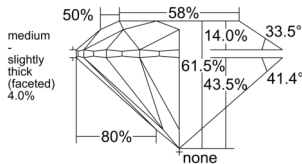

GIA®

FACSIMILE

GIA REPORT 6555457008

Verify this report at GIA.edu

GIA NATURAL DIAMOND DOSSIER®

June 11, 2026
GIA Report Number 6555457008
Shape and Cutting Style ..... Round Brilliant
Measurements ..... 4.31 - 4.33 x 2.66 mm

GRADING RESULTS

Carat Weight ..... 0.30 carat
Color Grade ..... H
Clarity Grade VS1
Cut Grade ..... Excellent

ADDITIONAL GRADING INFORMATION

Polish ..... Excellent
Symmetry ..... Excellent
Fluorescence ..... None
Clarity Characteristics..... Crystal, Cloud, Feather, Pinpoint
Inspection(s): GIA 6555457008

PROPORTIONS

Profile to actual proportions