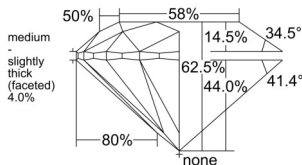

GIA®

FACSIMILE

GIA REPORT 6555457378

Verify this report at GIA.edu

GIA NATURAL DIAMOND DOSSIER®

June 12, 2026
GIA Report Number 6555457378
Shape and Cutting Style ..... Round Brilliant
Measurements ..... 4.26 - 4.28 x 2.67 mm

GRADING RESULTS

Carat Weight ..... 0.30 carat
Color Grade I
Clarity Grade VS1
Cut Grade ..... Excellent

ADDITIONAL GRADING INFORMATION

Polish ..... Excellent
Symmetry ..... Excellent
Fluorescence ..... None
Clarity Characteristics..... Cloud, Crystal, Feather, Pinpoint
Inspection(s): GIA 6555457378

PROPORTIONS

Profile to actual proportions