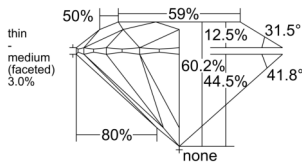

GIA®

FACSIMILE

GIA REPORT 6555460822

Verify this report at GIA.edu

GIA NATURAL DIAMOND DOSSIER®

June 10, 2026
GIA Report Number 6555460822
Shape and Cutting Style ..... Round Brilliant
Measurements ..... 5.36 - 5.38 x 3.23 mm

GRADING RESULTS

Carat Weight ..... 0.55 carat
Color Grade ..... H
Clarity Grade VS1
Cut Grade ..... Excellent

ADDITIONAL GRADING INFORMATION

Polish ..... Excellent
Symmetry ..... Excellent
Fluorescence ..... None
Clarity Characteristics ..... Cloud
Inscription(s): GIA 6555460822

PROPORTIONS

Profile to actual proportions