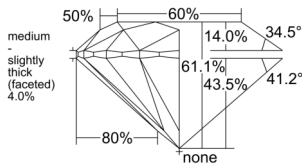

GIA®

FACSIMILE

GIA REPORT 6555463373

Verify this report at GIA.edu

GIA NATURAL DIAMOND DOSSIER®

June 12, 2026
GIA Report Number 6555463373
Shape and Cutting Style ..... Round Brilliant
Measurements ..... 4.72 - 4.74 x 2.89 mm

GRADING RESULTS

Carat Weight ..... 0.40 carat
Color Grade ..... G
Clarity Grade S11
Cut Grade ..... Excellent

ADDITIONAL GRADING INFORMATION

Polish ..... Excellent
Symmetry ..... Excellent
Fluorescence ..... None
Clarity Characteristics ..... Cloud, Feather
Inscription(s): GIA 6555463373

PROPORTIONS

Profile to actual proportions

GRADING SCALES

GIA COLOR SCALE	GIA CLARITY SCALE	GIA CUT SCALE	
D	FLAWLESS	EXCELLENT	
E	INTERNALLY FLAWLESS		
F		VVS₁	VERY GOOD
G	VVS₂		
H	VS₁	GOOD	
I	VS₂		
J	S1₁	FAIR	
K	S1₂		
L	I₁	POOR	
M	I₂		
N	I₃		
O			
P			
Q			
R			
S			
T			
U			
V			
W			
X			
Y			
Z