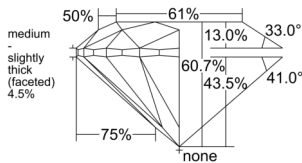

GIA®

FACSIMILE

GIA REPORT 6555464231

Verify this report at GIA.edu

GIA NATURAL DIAMOND DOSSIER®

June 11, 2026
GIA Report Number 6555464231
Shape and Cutting Style ..... Round Brilliant
Measurements ..... 4.30 - 4.33 x 2.62 mm

GRADING RESULTS

Carat Weight ..... 0.30 carat
Color Grade ..... F
Clarity Grade VVS1
Cut Grade ..... Excellent

ADDITIONAL GRADING INFORMATION

Polish ..... Excellent
Symmetry ..... Excellent
Fluorescence ..... None
Clarity Characteristics..... Pinpoint, Cavity, Feather, Indented
Natural

Inscription(s): GIA 6555464231

PROPORTIONS

Profile to actual proportions

GRADING SCALES

GIA COLOR SCALE	GIA CLARITY SCALE	GIA CUT SCALE	
D	FLAWLESS	EXCELLENT	
E	INTERNALLY FLAWLESS		
F		VVS₁	VERY GOOD
G	VVS₂		
H	VS₁	GOOD	
I	VS₂		
J	SI₁	FAIR	
K	SI₂		
L	I₁	POOR	
M	I₂		
N	I₃		
O			
P			
Q			
R			
S			
T			
U			
V			
W			
X			
Y			
Z