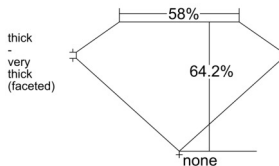

GIA®

FACSIMILE

GIA REPORT 6555464272

Verify this report at GIA.edu

GIA NATURAL DIAMOND DOSSIER®

June 15, 2026
GIA Report Number 6555464272
Shape and Cutting Style ..... Pear Brilliant
Measurements ..... 5.89 x 4.07 x 2.61 mm

GRADING RESULTS

Carat Weight ..... 0.37 carat
Color Grade ..... E
Clarity Grade VS2

ADDITIONAL GRADING INFORMATION

Polish ..... Very Good
Symmetry ..... Very Good
Fluorescence ..... None
Clarity Characteristics ..... Cloud, Crystal, Feather
Inscription(s): GIA 6555464272

PROPORTIONS

Profile not to actual proportions

GRADING SCALES

GIA COLOR SCALE		GIA CLARITY SCALE	
COLORLESS	D	VERY VERY SLIGHTLY INCLUDED	FLAWLESS
	E		INTERNALLY FLAWLESS
	F		VVS₁
	G		VVS₂
	H		VS₁
	I		VS₂
	J		SI₁
	K		SI₂
	L		I₁
	M		I₂
NEAR COLORLESS	N	SLIGHTLY INCLUDED	I₃
	O		
	P		
	Q		
FAINT	R		
	S		
	T		
	U		
VERT LIGHT	V		
	W		
	X		
	Y		
LIGHT	Z