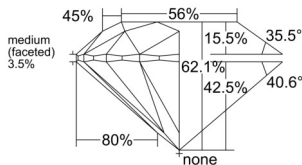

GIA®

FACSIMILE

GIA REPORT 6555466907

Verify this report at GIA.edu

GIA NATURAL DIAMOND DOSSIER®

June 11, 2026
GIA Report Number 6555466907
Shape and Cutting Style ..... Round Brilliant
Measurements ..... 5.29 - 5.31 x 3.29 mm

GRADING RESULTS

Carat Weight ..... 0.57 carat
Color Grade ..... F
Clarity Grade S11
Cut Grade ..... Excellent

ADDITIONAL GRADING INFORMATION

Polish ..... Excellent
Symmetry ..... Excellent
Fluorescence ..... None
Clarity Characteristics ..... Crystal, Cloud, Feather
Inscription(s): GIA 6555466907

PROPORTIONS

Profile to actual proportions