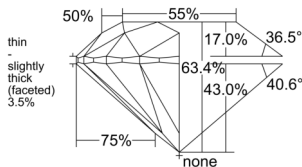

GIA®

FACSIMILE

GIA REPORT 6555469376

Verify this report at GIA.edu

GIA NATURAL DIAMOND DOSSIER®

June 11, 2026
GIA Report Number 6555469376
Shape and Cutting Style ..... Round Brilliant
Measurements ..... 5.01 - 5.05 x 3.19 mm

GRADING RESULTS

Carat Weight ..... 0.50 carat
Color Grade ..... E
Clarity Grade VVS1
Cut Grade ..... Excellent

ADDITIONAL GRADING INFORMATION

Polish ..... Excellent
Symmetry ..... Excellent
Fluorescence ..... Medium Blue
Clarity Characteristics ..... Pinpoint, Feather
Inscription(s): GIA 6555469376

PROPORTIONS

GRADING SCALES

GIA COLOR SCALE

COLORLESS	D
	E
	F
	G
	H
	I
	J
NEAR COLORLESS	K
	L
	M
Faint	N
	O
	P
	Q
	R
	S
	T
	U
	V
	W
	X
	Y
Light	Z

GIA CLARITY SCALE

FLAWLESS	VERY VERY SLIGHTLY INCLUDED	VVS₁	VVS₂		
				VS₁	VS₂
INTERNALLY FLAWLESS	SLIGHTLY INCLUDED	SI₁	SI₂		
		I₁	I₂	I₃	

GIA CUT SCALE

EXCELLENT
VERY GOOD
GOOD
FAIR
POOR