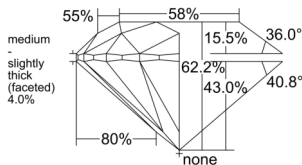

GIA®

FACSIMILE

GIA REPORT 6555470380

Verify this report at GIA.edu

GIA NATURAL DIAMOND DOSSIER®

June 10, 2026
GIA Report Number 6555470380
Shape and Cutting Style ..... Round Brilliant
Measurements ..... 5.03 - 5.06 x 3.14 mm

GRADING RESULTS

Carat Weight ..... 0.50 carat
Color Grade ..... F
Clarity Grade VS1
Cut Grade ..... Excellent

ADDITIONAL GRADING INFORMATION

Polish ..... Excellent
Symmetry ..... Excellent
Fluorescence ..... None
Clarity Characteristics ..... Feather, Pinpoint
Inscription(s): GIA 6555470380

PROPORTIONS

Profile to actual proportions

GRADING SCALES

GIA COLOR SCALE	GIA CLARITY SCALE	GIA CUT SCALE	
D	FLAWLESS	EXCELLENT	
E	INTERNALLY FLAWLESS		
F		VVS₁	VERY GOOD
G	VVS₂		
H	VS₁	GOOD	
I	VS₂		
J	SI₁	FAIR	
K	SI₂		
L	I₁	POOR	
M			
N			
O	I₂		
P			
Q	I₃		
R			
S			
T			
U			
V			
W			
X			
Y			
Z