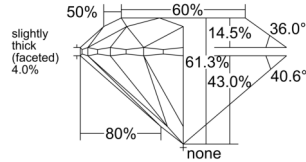

GIA®

FACSIMILE

GIA REPORT 6555472768

Verify this report at GIA.edu

GIA NATURAL DIAMOND DOSSIER®

June 11, 2026
GIA Report Number 6555472768
Shape and Cutting Style ..... Round Brilliant
Measurements ..... 5.38 - 5.40 x 3.30 mm

GRADING RESULTS

Carat Weight ..... 0.60 carat
Color Grade ..... G
Clarity Grade VS1
Cut Grade ..... Excellent

ADDITIONAL GRADING INFORMATION

Polish ..... Excellent
Symmetry ..... Excellent
Fluorescence ..... None
Clarity Characteristics..... Crystal, Feather, Pinpoint
Inscription(s): GIA 6555472768

PROPORTIONS

Profile to actual proportions