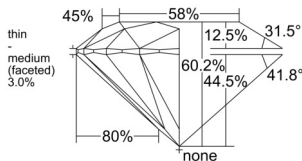

GIA®

FACSIMILE

GIA REPORT 6555474045

Verify this report at GIA.edu

GIA NATURAL DIAMOND DOSSIER®

June 15, 2026
GIA Report Number 6555474045
Shape and Cutting Style ..... Round Brilliant
Measurements ..... 5.88 - 5.91 x 3.55 mm

GRADING RESULTS

Carat Weight ..... 0.73 carat
Color Grade ..... D
Clarity Grade S11
Cut Grade ..... Excellent

ADDITIONAL GRADING INFORMATION

Polish ..... Excellent
Symmetry ..... Excellent
Fluorescence ..... Strong Blue
Clarity Characteristics ..... Feather, Cloud
Inscription(s): GIA 6555474045

PROPORTIONS

Profile to actual proportions