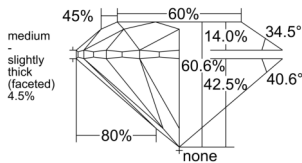

GIA®

FACSIMILE

GIA REPORT 6555475156

Verify this report at GIA.edu

GIA NATURAL DIAMOND DOSSIER®

June 15, 2026
GIA Report Number 6555475156
Shape and Cutting Style ..... Round Brilliant
Measurements ..... 4.72 - 4.74 x 2.87 mm

GRADING RESULTS

Carat Weight ..... 0.40 carat
Color Grade ..... H
Clarity Grade VS1
Cut Grade ..... Excellent

ADDITIONAL GRADING INFORMATION

Polish ..... Very Good
Symmetry ..... Excellent
Fluorescence ..... None
Clarity Characteristics..... Crystal, Cloud, Needle, Pinpoint
Inscription(s): GIA 6555475156

PROPORTIONS

Profile to actual proportions

GRADING SCALES

GIA COLOR SCALE

COLORESS	D
	E
	F
	G
	H
	I
	J
NEAR COLORESS	K
	L
FANIT	M
	N
	O
	P
	Q
VERY LIGHT	R
	S
	T
	U
	V
	W
	X
	Y
LIGHT	Z

GIA CLARITY SCALE

FLAWLESS	VERY VERY SLIGHTLY INCLUDED	VS₁	VS₂	VS₁	VS₂	SL₁	SL₂	I₁	I₂	I₃						
											INTERNALLY FLAWLESS	VVS₁	VVS₂	SI₁	SI₂	FLAWLESS

GIA CUT SCALE

EXCELLENT
VERY GOOD
GOOD
FAIR
POOR