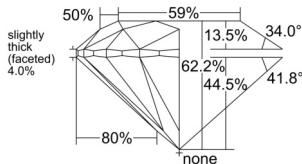

GIA®

FACSIMILE

GIA NATURAL DIAMOND DOSSIER®

June 15, 2026

GIA Report Number 6555475259

Shape and Cutting Style ..... Round Brilliant

Measurements ..... 4.48 - 4.51 x 2.80 mm

GRADING RESULTS

Carat Weight ..... 0.34 carat

Color Grade ..... H

Clarity Grade VS1

Cut Grade ..... Excellent

ADDITIONAL GRADING INFORMATION

Polish ..... Excellent

Symmetry ..... Excellent

Fluorescence ..... Medium Blue

Clarity Characteristics ..... Crystal

Inscription(s): GIA 6555475259

GIA REPORT 6555475259

Verify this report at GIA.edu

PROPORTIONS

Profile to actual proportions