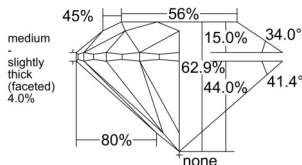

GIA®

FACSIMILE

GIA REPORT 6555475411

Verify this report at GIA.edu

GIA NATURAL DIAMOND DOSSIER®

June 15, 2026
GIA Report Number 6555475411
Shape and Cutting Style ..... Round Brilliant
Measurements ..... 4.48 - 4.52 x 2.83 mm

GRADING RESULTS

Carat Weight ..... 0.35 carat
Color Grade ..... D
Clarity Grade VVS1
Cut Grade ..... Excellent

ADDITIONAL GRADING INFORMATION

Polish ..... Excellent
Symmetry ..... Excellent
Fluorescence ..... None
Clarity Characteristics ..... Pinpoint, Feather
Inscription(s): GIA 6555475411

PROPORTIONS

GRADING SCALES

GIA COLOR SCALE

COLOREDNESS	D
	E
	F
	G
	H
	I
	J
NEAR COLORLESS	K
	L
FADING	M
	N
	O
	P
	Q
VERY LIGHT	R
	S
	T
	U
	V
	W
	X
	Y
LIGHT	Z

GIA CLARITY SCALE

VERY VERY SLIGHTLY INCLUDED	FLAWLESS
	INTERNALLY FLAWLESS
VERY SLIGHTLY INCLUDED	VVS₁
	VVS₂
SLIGHTLY INCLUDED	VS₁
	VS₂
INCLUDED	SI₁
	SI₂
	I₁
	I₂
	I₃

GIA CUT SCALE

EXCELLENT
VERY GOOD
GOOD
FAIR
POOR