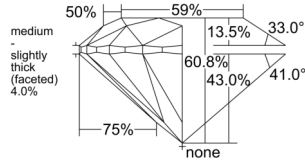

GIA®

FACSIMILE

GIA REPORT 6555477224

Verify this report at GIA.edu

GIA NATURAL DIAMOND DOSSIER®

June 15, 2026
GIA Report Number 6555477224
Shape and Cutting Style ..... Round Brilliant
Measurements ..... 4.32 - 4.35 x 2.64 mm

GRADING RESULTS

Carat Weight ..... 0.30 carat
Color Grade ..... K
Clarity Grade VVS2
Cut Grade ..... Excellent

ADDITIONAL GRADING INFORMATION

Polish ..... Excellent
Symmetry ..... Excellent
Fluorescence ..... None
Clarity Characteristics ..... Pinpoint, Feather
Inscription(s): GIA 6555477224

PROPORTIONS

Profile to actual proportions

GRADING SCALES

GIA COLOR SCALE	GIA CLARITY SCALE	GIA CUT SCALE	
D	FLAWLESS	EXCELLENT	
E	INTERNALLY FLAWLESS		
F		VVS₁	VERY GOOD
G	VVS₂		
H	VS₁	GOOD	
I	VS₂		
J	SI₁	FAIR	
K	SI₂		
L	I₁	POOR	
M	I₂		
N	I₃		
O			
P			
Q			
R			
S			
T			
U			
V			
W			
X			
Y			
Z