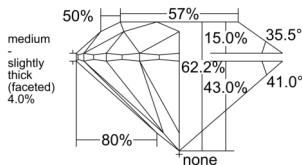

GIA®

FACSIMILE

GIA REPORT 6555477318

Verify this report at GIA.edu

GIA NATURAL DIAMOND DOSSIER®

June 15, 2026
GIA Report Number 6555477318
Shape and Cutting Style ..... Round Brilliant
Measurements ..... 4.30 - 4.32 x 2.68 mm

GRADING RESULTS

Carat Weight ..... 0.30 carat
Color Grade ..... K
Clarity Grade VS1
Cut Grade ..... Excellent

ADDITIONAL GRADING INFORMATION

Polish ..... Excellent
Symmetry ..... Excellent
Fluorescence ..... None
Clarity Characteristics ..... Feather
Inscription(s): GIA 6555477318

PROPORTIONS

GRADING SCALES

GIA COLOR SCALE	GIA CLARITY SCALE	GIA CUT SCALE	
D	FLAWLESS	EXCELLENT	
E	INTERNALLY FLAWLESS		
F		VVS₁	VERY GOOD
G	VVS₂		
H	VS₁	GOOD	
I	VS₂		
J	SI₁	FAIR	
K	SI₂		
L	I₁	POOR	
M			
N			
O	I₂		
P			
Q			
R	I₃		
S			
T			
U			
V			
W			
X			
Y			
Z