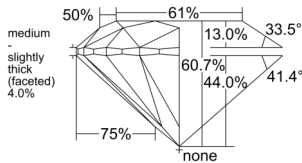

GIA®

FACSIMILE

GIA REPORT 6555477917

Verify this report at GIA.edu

GIA NATURAL DIAMOND DOSSIER®

June 15, 2026
GIA Report Number 6555477917
Shape and Cutting Style ..... Round Brilliant
Measurements ..... 4.73 - 4.76 x 2.88 mm

GRADING RESULTS

Carat Weight ..... 0.40 carat
Color Grade ..... H
Clarity Grade VS1
Cut Grade ..... Excellent

ADDITIONAL GRADING INFORMATION

Polish ..... Excellent
Symmetry ..... Excellent
Fluorescence ..... None
Clarity Characteristics..... Crystal, Cloud, Feather, Pinpoint
Inscription(s): GIA 6555477917

PROPORTIONS

Profile to actual proportions